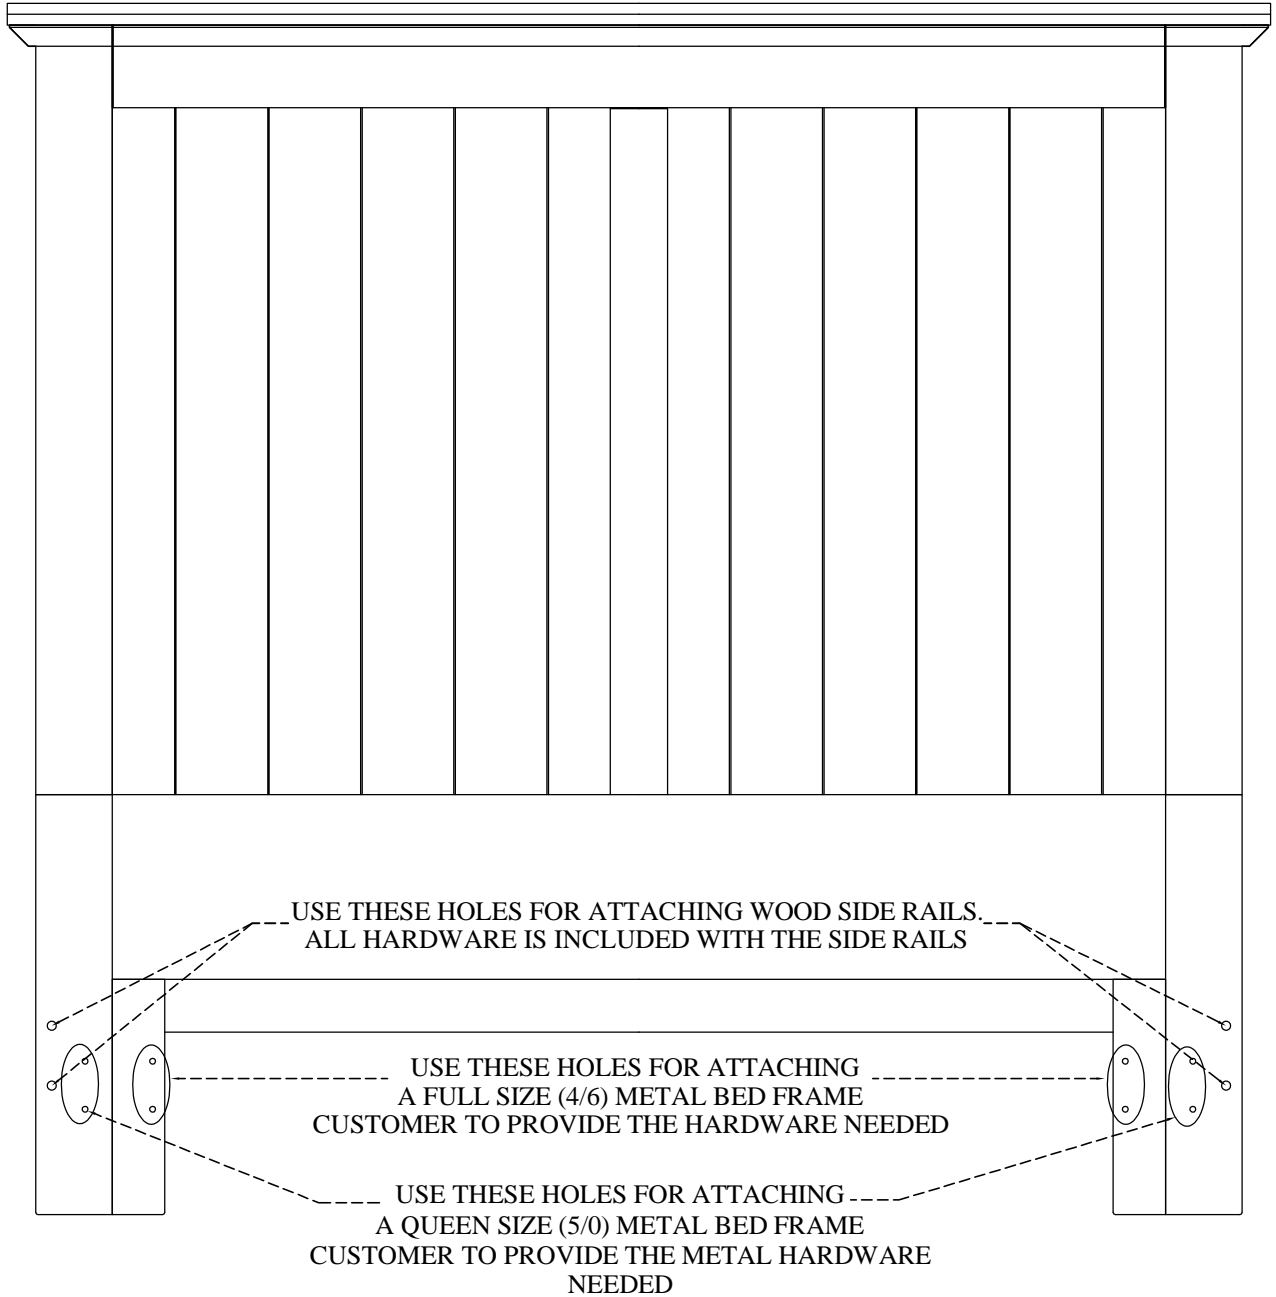

STEP 8

Adjustable Level

STEP 9

Attach both drawers

5/0 Queen Bed

79270 --5/0 Panel Headboard

4/6 & 5/0 Bed

**THE HEADBOARD MAY BE USED ALONE WITH  
A QUEEN OR FULL SIZE METAL BED FRAME.**