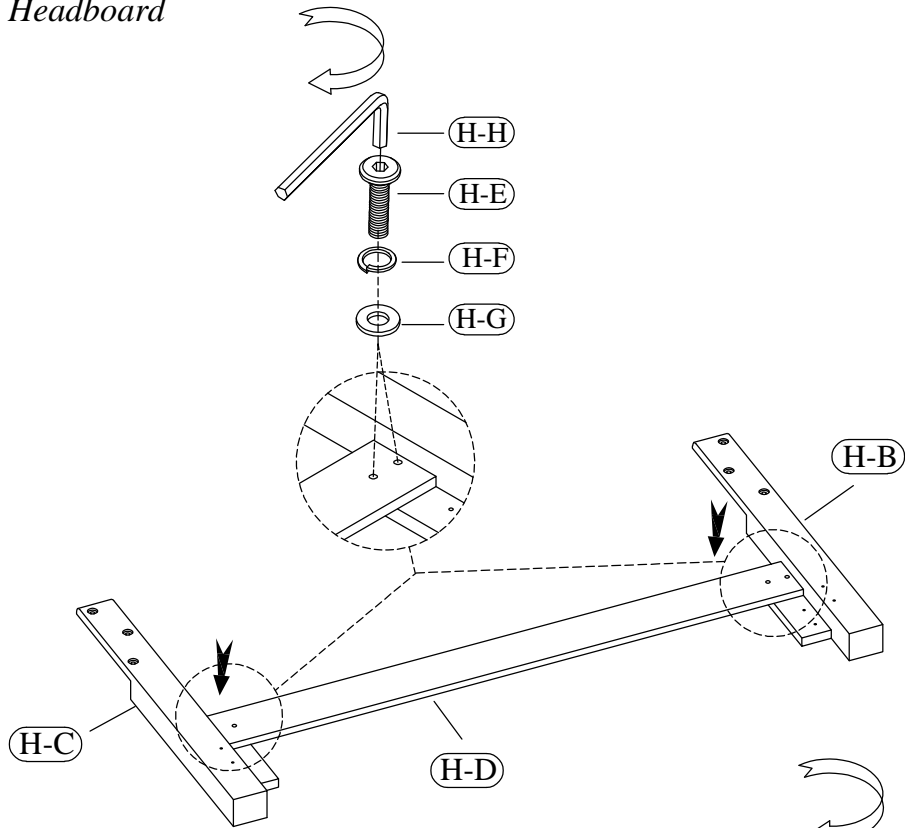

5/0 Queen Bed

79270 --5/0 Panel Headboard

STEP 1